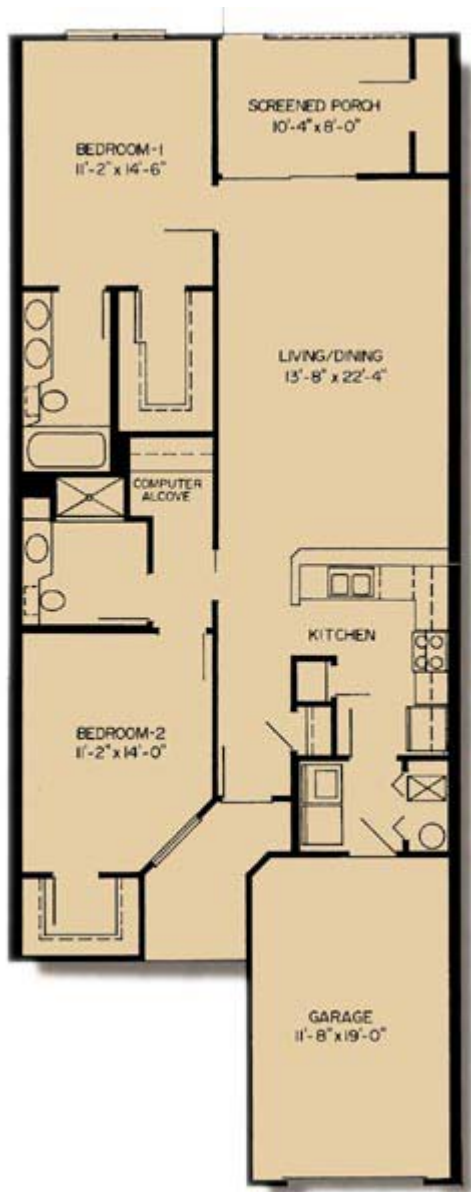

Ansley

1 Bedroom with 800 square feet

*Note: square footage does not include the garage or patio areas!

Chesapeake

2 Bedroom with 1174 square feet

*Note: square footage does not include the garage or patio areas!

Kensington

2 Bedroom town home with 1345 square feet

*Note: square footage does not include the garage or patio areas!

Waverly

3 Bedroom with 1524 square feet

*Note: square footage does not include the garage or patio areas!